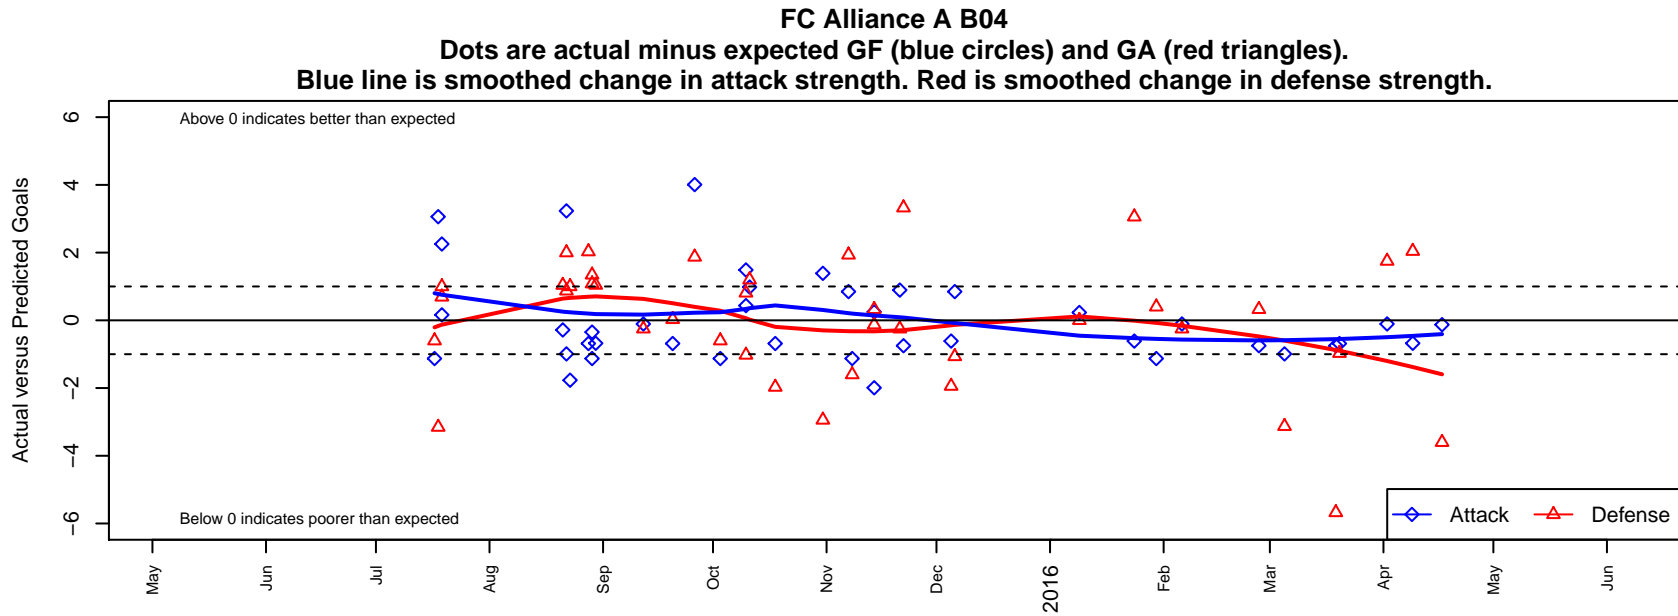

**attack and defense variance (black dot)
relative to other teams
and top 10 in region**

**attack and defense rating
relative to others at age
and all opponents in last 13 months**

FC Alliance A B04

FC Alliance
Woodinville, WA
B04 total strength=576
attack=0.68 defense=0.31
fall league = RCL B04 Div 1
spr league = Win RCL B04 Div 1

alt names used:
FC ALLIANCE B04 A (WA)
FC ALLIANCE B04 DEV A (WA)
FC Alliance B04 A
FC ALLIANCE B04 A (WA)
FC Alliance B04 A
FC Alliance B04 A

Venues played:
2015 Nike Crossfire Challenge Super 9v9 U11
2015 REDAPT Cup Gold 9v9 U11
2015 NWCL U11 U11
2015 RCL B04 Div 1
2015 Win RCL B04 Div 1
2015 WYS Presidents Cup B04 Division 1