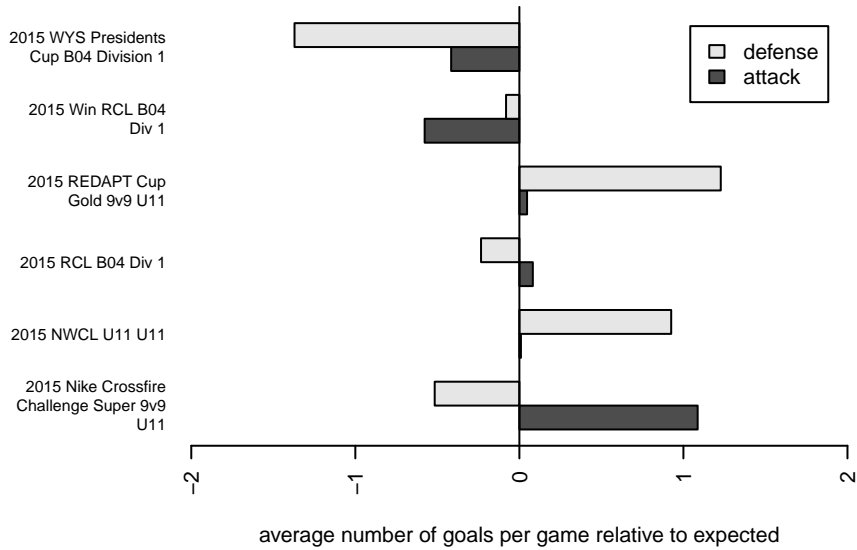

Performance relative to 13 month average