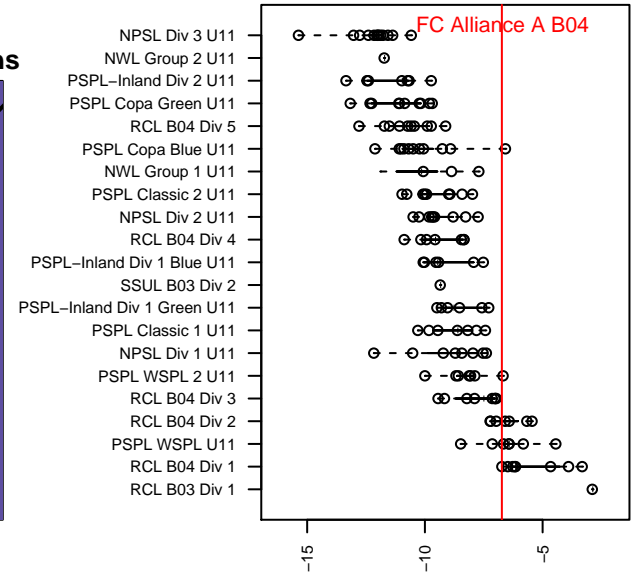

**attack and defense rating
relative to others at age
and all opponents in last 13 months**